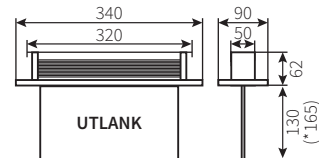

## Ordering Details

Product Code	Type	Battery	Mounting	LED Module & Viewing Distance
UTLZNC-M310	ECO	Ni-Cd	3.6V-0.8Ah	Chain
UTLBRK-M310				Bracket
UTLANK-M310				Recessed
UTLZNC-M310-ST	SELF TEST	Ni-Cd	3.6V-0.8Ah	Chain
UTLBRK-M310-ST				Bracket
UTLANK-M310-ST				Recessed
UTLZNC-M320-DALI	DALI	Ni-Cd	3.6V-0.8Ah	Chain
UTLBRK-M320-DALI				Bracket
UTLANK-M320-DALI				Recessed
UTLZNC-M320-D (Tridonic)	DALI	Ni-Cd	3.6V-0.8Ah	Chain
UTLBRK-M320-D (Tridonic)				Bracket
UTLANK-M320-D (Tridonic)				Recessed
UTLHZNC-M310	ECO	Ni-Cd	3.6V-0.8Ah	Chain
UTLHBRK-M310				Bracket
UTLHANK-M310				Recessed
UTLHZNC-M310-ST	SELF TEST	Ni-Cd	3.6V-0.8Ah	Chain
UTLHBRK-M310-ST				Bracket
UTLHANK-M310-ST				Recessed
UTLHZNC-M320-DALI	DALI	Ni-Cd	3.6V-0.8Ah	Chain
UTLHBRK-M320-DALI				Bracket
UTLHANK-M320-DALI				Recessed
UTLHZNC-M320-D (Tridonic)	DALI	Ni-Cd	3.6V-0.8Ah	Chain
UTLHBRK-M320-D (Tridonic)				Bracket
UTLHANK-M320-D (Tridonic)				Recessed
UTL-SSWR-2M	Suspended type hanging set (2m)			
UTL24-SET	Sign set - 23m Viewing distance			
UTL-24-LFT	Sign pad - 23m, left side			
UTL-24-RGT	Sign pad - 23m, right side			
UTL-24-UP	Sign pad - 23m, up side			
UTL-24-DWN	Sign pad - 23m, down side			
UTL-24-PAD	Sign pad - 23m, white pad			
UTL30-SET	Sign set - 30m Viewing distance			
UTL-30-LFT	Sign pad - 30m, left side			
UTL-30-RGT	Sign pad - 30m, right side			
UTL-30-UP	Sign pad - 30m, up side			
UTL-30-DWN	Sign pad - 30m, down side			
UTL-30-PAD	Sign pad - 30m, white pad			

## Dimensions (mm)