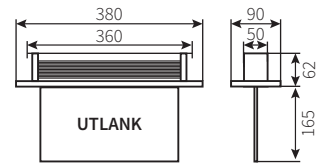

## Ordering Details

Product Code	Type	Battery	Mounting	LED Module & Viewing Distance
UTLZNC-M310	ECO	Ni-Cd	3.6V-0.8Ah	Chain
UTLBRK-M310				Bracket
UTLANK-M310				Recessed
UTLZNC-M310-ST	SELF TEST	Ni-Cd	3.6V-0.8Ah	Chain
UTLBRK-M310-ST				Bracket
UTLANK-M310-ST				Recessed
UTLZNC-M320-DALI	DALI	Ni-Cd	3.6V-0.8Ah	Chain
UTLBRK-M320-DALI				Bracket
UTLANK-M320-DALI				Recessed
UTLZNC-M320-D (Tridonic)	DALI	Ni-Cd	3.6V-0.8Ah	Chain
UTLBRK-M320-D (Tridonic)				Bracket
UTLANK-M320-D (Tridonic)				Recessed
UTLHZNC-M310	ECO	Ni-Cd	3.6V-0.8Ah	Chain
UTLHBRK-M310				Bracket
UTLHANK-M310				Recessed
UTLHZNC-M310-ST	SELF TEST	Ni-Cd	3.6V-0.8Ah	Chain
UTLHBRK-M310-ST				Bracket
UTLHANK-M310-ST				Recessed
UTLHZNC-M320-DALI	DALI	Ni-Cd	3.6V-0.8Ah	Chain
UTLHBRK-M320-DALI				Bracket
UTLHANK-M320-DALI				Recessed
UTLHZNC-M320-D (Tridonic)	DALI	Ni-Cd	3.6V-0.8Ah	Chain
UTLHBRK-M320-D (Tridonic)				Bracket
UTLHANK-M320-D (Tridonic)				Recessed
UTL-SSWR-2M	Suspended type hanging set (2m)			
UTL24-SET	Sign set - 23m Viewing distance			
UTL-24-LFT	Sign pad - 23m, left side			
UTL-24-RGT	Sign pad - 23m, right side			
UTL-24-UP	Sign pad - 23m, up side			
UTL-24-DWN	Sign pad - 23m, down side			
UTL-24-PAD	Sign pad - 23m, white pad			
UTL30-SET	Sign set - 30m Viewing distance			
UTL-30-LFT	Sign pad - 30m, left side			
UTL-30-RGT	Sign pad - 30m, right side			
UTL-30-UP	Sign pad - 30m, up side			
UTL-30-DWN	Sign pad - 30m, down side			
UTL-30-PAD	Sign pad - 30m, white pad			

## Dimensions (mm)