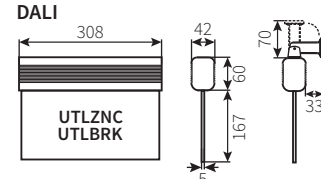

## Ordering Details

Product Code	Type	Battery	Mounting	LED Module & Viewing Distance
UTLZNC-M310	ECO	Ni-Cd	3.6V-0.8Ah	Chain
UTLBRK-M310				Bracket
UTLANK-M310				Recessed
UTLZNC-M310-ST	SELF TEST	Ni-Cd	3.6V-0.8Ah	Chain
UTLBRK-M310-ST				Bracket
UTLANK-M310-ST				Recessed
UTLZNC-M320-DALI	DALI	Ni-Cd	3.6V-0.8Ah	Chain
UTLBRK-M320-DALI				Bracket
UTLANK-M320-DALI				Recessed
UTLZNC-M320-D (Tridonic)	DALI	Ni-Cd	3.6V-0.8Ah	Chain
UTLBRK-M320-D (Tridonic)				Bracket
UTLANK-M320-D (Tridonic)				Recessed
UTLHZNC-M310	ECO	Ni-Cd	3.6V-0.8Ah	Chain
UTLHBRK-M310				Bracket
UTLHANK-M310				Recessed
UTLHZNC-M310-ST	SELF TEST	Ni-Cd	3.6V-0.8Ah	Chain
UTLHBRK-M310-ST				Bracket
UTLHANK-M310-ST				Recessed
UTLHZNC-M320-DALI	DALI	Ni-Cd	3.6V-0.8Ah	Chain
UTLHBRK-M320-DALI				Bracket
UTLHANK-M320-DALI				Recessed
UTLHZNC-M320-D (Tridonic)	DALI	Ni-Cd	3.6V-0.8Ah	Chain
UTLHBRK-M320-D (Tridonic)				Bracket
UTLHANK-M320-D (Tridonic)				Recessed
UTL-SSWR-2M	Suspended type hanging set (2m)			
UTL24-SET	Sign set - 23m Viewing distance			
UTL-24-LFT	Sign pad - 23m, left side			
UTL-24-RGT	Sign pad - 23m, right side			
UTL-24-UP	Sign pad - 23m, up side			
UTL-24-DWN	Sign pad - 23m, down side			
UTL-24-PAD	Sign pad - 23m, white pad			
UTL30-SET	Sign set - 30m Viewing distance			
UTL-30-LFT	Sign pad - 30m, left side			
UTL-30-RGT	Sign pad - 30m, right side			
UTL-30-UP	Sign pad - 30m, up side			
UTL-30-DWN	Sign pad - 30m, down side			
UTL-30-PAD	Sign pad - 30m, white pad			

## Dimensions (mm)