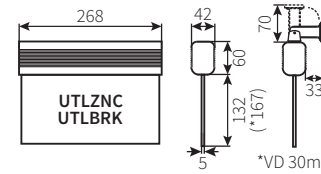

## Ordering Details

Product Code	Type	Battery	Mounting	LED Module & Viewing Distance
UTLZNC-M310	ECO	Ni-Cd	3.6V-0.8Ah	Chain
UTLBRK-M310				Bracket
UTLANK-M310				Recessed
UTLZNC-M310-ST	SELF TEST	Ni-Cd	3.6V-0.8Ah	Chain
UTLBRK-M310-ST				Bracket
UTLANK-M310-ST				Recessed
UTLZNC-M320-DALI	DALI	Ni-Cd	3.6V-0.8Ah	Chain
UTLBRK-M320-DALI				Bracket
UTLANK-M320-DALI				Recessed
UTLZNC-M320-D (Tridonic)	DALI	Ni-Cd	3.6V-0.8Ah	Chain
UTLBRK-M320-D (Tridonic)				Bracket
UTLANK-M320-D (Tridonic)				Recessed
UTLHZNC-M310	ECO	Ni-Cd	3.6V-0.8Ah	Chain
UTLHBRK-M310				Bracket
UTLHANK-M310				Recessed
UTLHZNC-M310-ST	SELF TEST	Ni-Cd	3.6V-0.8Ah	Chain
UTLHBRK-M310-ST				Bracket
UTLHANK-M310-ST				Recessed
UTLHZNC-M320-DALI	DALI	Ni-Cd	3.6V-0.8Ah	Chain
UTLHBRK-M320-DALI				Bracket
UTLHANK-M320-DALI				Recessed
UTLHZNC-M320-D (Tridonic)	DALI	Ni-Cd	3.6V-0.8Ah	Chain
UTLHBRK-M320-D (Tridonic)				Bracket
UTLHANK-M320-D (Tridonic)				Recessed
UTL-SSWR-2M	Suspended type hanging set (2m)			
UTL24-SET	Sign set - 23m Viewing distance			
UTL-24-LFT	Sign pad - 23m, left side			
UTL-24-RGT	Sign pad - 23m, right side			
UTL-24-UP	Sign pad - 23m, up side			
UTL-24-DWN	Sign pad - 23m, down side			
UTL-24-PAD	Sign pad - 23m, white pad			
UTL30-SET	Sign set - 30m Viewing distance			
UTL-30-LFT	Sign pad - 30m, left side			
UTL-30-RGT	Sign pad - 30m, right side			
UTL-30-UP	Sign pad - 30m, up side			
UTL-30-DWN	Sign pad - 30m, down side			
UTL-30-PAD	Sign pad - 30m, white pad			

## Dimensions (mm)