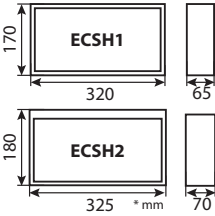

Ecosign, Midilite, Maxilite

Ecosign, Midilite, Maxilite

Emergency Exit Signs / Surface Mounted, Single/Double Sided

Specifications

Application	Escape Sign
Mounting	Wall, ceiling & suspended
Type	Manual, Self Test, DALI
Mode	Maintained
Emergency Duration	1, 3 hours
Viewing Distance	Ecosign: 30m. Midilite: 36m. Maxilite: 80m. Single & double sided
Light Source	Led Strip, 6500K, CRI>80, Ecosign & Midilite: 216 Lumen Maxilite: 432 Lumen
Battery	Ni-Cd, Ni-MH
Wiring	Up to 2x2,5 mm ² quick fit terminal block
Power Supply	230 Volt, 50/60Hz
Protection	IP40, IP65 is available
Temperature Range	0-40°C
Electrical Class	Class I
Material	Powder paint coated steel sheet housing

Ecosign

Midilite

Maxilite

Dimensions (mm)

Ecosign

Midilite

Maxilite

Ordering Details

Product Code			Type	Duration
Ecosign	Midilite	Maxilite		
ECSH1 Series Single Sided	MDL1 Series Single Sided	MXL1 Series Single Sided		
ECSH1LEDS-M218-1H	MDL1LEDS-M218-1H	MXL1LEDS-M418-1H	Standart	1 hour
ECSH1LEDS-M218-3H	MDL1LEDS-M218-3H	MXL1LEDS-M418-3H		3 hours
ECSH1LEDS-M218-1H-ST	MDL1LEDS-M218-1H-ST	MXL1LEDS-M418-1H-ST	Self-Test	1 hour
ECSH1LEDS-M218-3H-ST	MDL1LEDS-M218-3H-ST	MXL1LEDS-M418-3H-ST		3 hours
ECSH1LEDS-M218-3H-DALI	MDL1LEDS-M218-3H-DALI	MXL1LEDS-M418-3H-DALI	DALI	3 hours
ECSH2 Series Double Sided	MDL2 Series Double Sided	MXL2 Series Double Sided		
ECSH2LEDS-M218-1H	MDL2LEDS-M218-1H	MXL2LEDS-M418-1H	Standart	1 hour
ECSH2LEDS-M218-3H	MDL2LEDS-M218-3H	MXL2LEDS-M418-3H		3 hours
ECSH2LEDS-M218-1H-ST	MDL2LEDS-M218-1H-ST	MXL2LEDS-M418-1H-ST	Self-Test	1 hour
ECSH2LEDS-M218-3H-ST	MDL2LEDS-M218-3H-ST	MXL2LEDS-M418-3H-ST		3 hours
ECSH2LEDS-M218-3H-DALI	MDL2LEDS-M218-3H-DALI	MXL2LEDS-M418-3H-DALI	DALI	3 hours