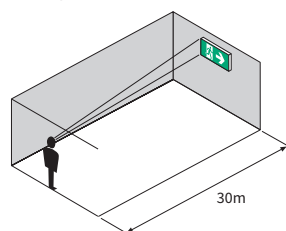

Viewing Distance

Ecosign