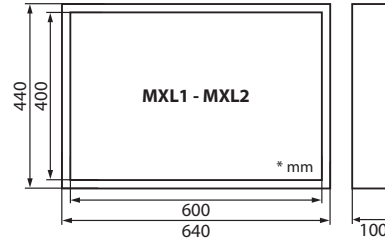

Ecosign, Midilite, Maxilite

Ecosign, Midilite, Maxilite

Emergency Exit Signs / Surface Mounted, Single/Double Sided

Specifications

Application	Escape Sign
Mounting	Wall, ceiling & suspended
Type	Manual, Self Test, DALI
Mode	Maintained
Emergency Duration	1, 3 hours
Viewing Distance	Ecosign: 30m. Midilite: 36m. Maxilite: 80m. Single & double sided
Light Source	Led Strip, 6500K, CRI>80, Ecosign & Midilite: 216 Lumen Maxilite: 432 Lumen
Battery	Ni-Cd, Ni-MH
Wiring	Up to 2x2,5 mm ² quick fit terminal block
Power Supply	230 Volt, 50/60Hz
Protection	IP40, IP65 is available
Temperature Range	0-40°C
Electrical Class	Class I
Material	Powder paint coated steel sheet housing

Ecosign

Midilite

Maxilite

Dimensions (mm)

Ecosign

Midilite

Maxilite

Ordering Details