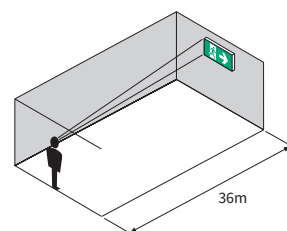

Ecosign, Midilite, Maxilite

Emergency Exit Signs / Surface Mounted, Single/Double Sided

Specifications

Application	Escape Sign
Mounting	Wall, ceiling & suspended
Type	Manual, Self Test, DALI
Mode	Maintained
Emergency Duration	1, 3 hours
Viewing Distance	Ecosign: 30m. Midilite: 36m. Maxilite: 80m. Single & double sided
Light Source	Led Strip, 6500K, CRI>80, Ecosign & Midilite: 216 Lumen Maxilite: 432 Lumen
Battery	Ni-Cd, Ni-MH
Wiring	Up to 2x2,5 mm² quick fit terminal block
Power Supply	230 Volt, 50/60Hz
Protection	IP40, IP65 is available
Temperature Range	0-40°C
Electrical Class	Class I
Material	Powder paint coated steel sheet housing

Dimensions (mm)

Ordering Details

Product Code			Type	Duration
Ecosign	Midilite	Maxilite		
ECSH1 Series Single Sided	MDL1 Series Single Sided	MXL1 Series Single Sided		
ECSH1LEDS-M218-1H	MDL1LEDS-M218-1H	MXL1LEDS-M418-1H	Standart	1 hour
ECSH1LEDS-M218-3H	MDL1LEDS-M218-3H	MXL1LEDS-M418-3H		3 hours
ECSH1LEDS-M218-1H-ST	MDL1LEDS-M218-1H-ST	MXL1LEDS-M418-1H-ST	Self-Test	1 hour
ECSH1LEDS-M218-3H-ST	MDL1LEDS-M218-3H-ST	MXL1LEDS-M418-3H-ST		3 hours
ECSH1LEDS-M218-3H-DALI	MDL1LEDS-M218-3H-DALI	MXL1LEDS-M418-3H-DALI	DALI	3 hours
ECSH2 Series Double Sided	MDL2 Series Double Sided	MXL2 Series Double Sided		
ECSH2LEDS-M218-1H	MDL2LEDS-M218-1H	MXL2LEDS-M418-1H	Standart	1 hour
ECSH2LEDS-M218-3H	MDL2LEDS-M218-3H	MXL2LEDS-M418-3H		3 hours
ECSH2LEDS-M218-1H-ST	MDL2LEDS-M218-1H-ST	MXL2LEDS-M418-1H-ST	Self-Test	1 hour
ECSH2LEDS-M218-3H-ST	MDL2LEDS-M218-3H-ST	MXL2LEDS-M418-3H-ST		3 hours
ECSH2LEDS-M218-3H-DALI	MDL2LEDS-M218-3H-DALI	MXL2LEDS-M418-3H-DALI	DALI	3 hours

Viewing Distance

Midilite