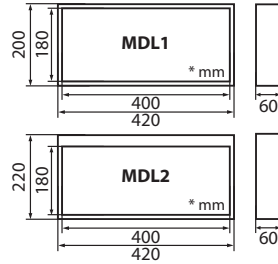

Ecosign, Midilite, Maxilite

Ecosign, Midilite, Maxilite

Emergency Exit Signs / Surface Mounted, Single/Double Sided

Specifications

Application	Escape Sign
Mounting	Wall, ceiling & suspended
Type	Manual, Self Test, DALI
Mode	Maintained
Emergency Duration	1, 3 hours
Viewing Distance	Ecosign: 30m. Midilite: 36m. Maxilite: 80m. Single & double sided
Light Source	Led Strip, 6500K, CRI>80, Ecosign & Midilite: 216 Lumen Maxilite: 432 Lumen
Battery	Ni-Cd, Ni-MH
Wiring	Up to 2x2,5 mm ² quick fit terminal block
Power Supply	230 Volt, 50/60Hz
Protection	IP40, IP65 is available
Temperature Range	0-40°C
Electrical Class	Class I
Material	Powder paint coated steel sheet housing

Ecosign

Midilite

Maxilite

Dimensions (mm)

Ecosign

Midilite

Maxilite

Ordering Details

Product Code			Type	Duration
Ecosign	Midilite	Maxilite		
ECSH1 Series Single Sided	MDL1 Series Single Sided	MXL1 Series Single Sided		
ECSH1LEDS-M218-1H	MDL1LEDS-M218-1H	MXL1LEDS-M418-1H	Standart	1 hour
ECSH1LEDS-M218-3H	MDL1LEDS-M218-3H	MXL1LEDS-M418-3H		3 hours
ECSH1LEDS-M218-1H-ST	MDL1LEDS-M218-1H-ST	MXL1LEDS-M418-1H-ST	Self-Test	1 hour
ECSH1LEDS-M218-3H-ST	MDL1LEDS-M218-3H-ST	MXL1LEDS-M418-3H-ST		3 hours
ECSH1LEDS-M218-3H-DALI	MDL1LEDS-M218-3H-DALI	MXL1LEDS-M418-3H-DALI	DALI	3 hours
ECSH2 Series Double Sided	MDL2 Series Double Sided	MXL2 Series Double Sided		
ECSH2LEDS-M218-1H	MDL2LEDS-M218-1H	MXL2LEDS-M418-1H	Standart	1 hour
ECSH2LEDS-M218-3H	MDL2LEDS-M218-3H	MXL2LEDS-M418-3H		3 hours
ECSH2LEDS-M218-1H-ST	MDL2LEDS-M218-1H-ST	MXL2LEDS-M418-1H-ST	Self-Test	1 hour
ECSH2LEDS-M218-3H-ST	MDL2LEDS-M218-3H-ST	MXL2LEDS-M418-3H-ST		3 hours
ECSH2LEDS-M218-3H-DALI	MDL2LEDS-M218-3H-DALI	MXL2LEDS-M418-3H-DALI	DALI	3 hours