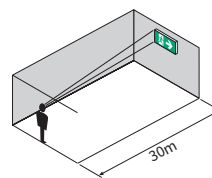

Viewing Distance

Ecosign