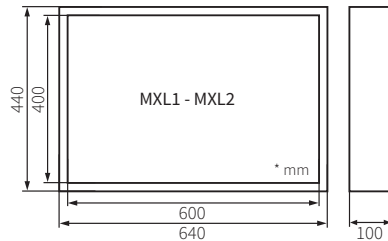

Ecosign, Midilite, Maxilite

Ecosign, Midilite, Maxilite

Emergency Exit Signs / Surface Mounted, Single/Double Sided

Specifications

| | |
|--------------------|---|
| Application | Escape Sign |
| Mounting | Wall, ceiling & suspended |
| Type | Manual, Auto Test, DALI |
| Mode | Maintained |
| Emergency Duration | 1, 3 hours |
| Viewing Distance | Ecosign: 30m. Midilite: 36m. Maxilite: 80m. |
| | Single & double sided |
| Light Source | Led Strip, 6500K, CRI>80, Ecosign & Midilite: 216 Lumen |
| | Maxilite: 432 Lumen |
| Battery | Ni-Cd, Ni-MH |
| Wiring | Up to 2x2,5 mm ² quick fit terminal block |
| Power Supply | 230 Volt, 50/60Hz |
| Protection | IP40, IP65 is available |
| Temperature Range | 0-40°C |
| Electrical Class | Class I |
| Material | Powder paint coated steel sheet housing |

Ecosign

Midilite

Maxilite

Dimensions (mm)

Ecosign

Midilite

Maxilite

Ordering Details