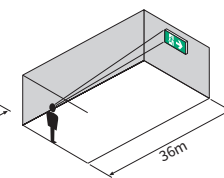

Ecosign, Midilite, Maxilite

Emergency Exit Signs / Surface Mounted, Single/Double Sided

Specifications

Application	Escape Sign
Mounting	Wall, ceiling & suspended
Type	Manual, Auto Test, DALI
Mode	Maintained
Emergency Duration	1, 3 hours
Viewing Distance	Ecosign: 30m. Midilite: 36m. Maxilite: 80m.
	Single & double sided
Light Source	Led Strip, 6500K, CRI>80, Ecosign & Midilite: 216 Lumen
	Maxilite: 432 Lumen
Battery	Ni-Cd, Ni-MH
Wiring	Up to 2x2,5 mm² quick fit terminal block
Power Supply	230 Volt, 50/60Hz
Protection	IP40, IP65 is available
Temperature Range	0-40°C
Electrical Class	Class I
Material	Powder paint coated steel sheet housing

Dimensions (mm)

Ordering Details

Product Code			Type	Duration
Ecosign	Midilite	Maxilite		
ECSH1 Series Single Sided	MDL1 Series Single Sided	MXL1 Series Single Sided		
ECSH1LEDS-M218-1H	MDL1LEDS-M218-1H	MXL1LEDS-M418-1H	Standart	1 hour
ECSH1LEDS-M218-3H	MDL1LEDS-M218-3H	MXL1LEDS-M418-3H		3 hours
ECSH1LEDS-M218-1H-ST	MDL1LEDS-M218-1H-ST	MXL1LEDS-M418-1H-ST	Self-Test	1 hour
ECSH1LEDS-M218-3H-ST	MDL1LEDS-M218-3H-ST	MXL1LEDS-M418-3H-ST		3 hours
ECSH1LEDS-M218-3H-DALI	MDL1LEDS-M218-3H-DALI	MXL1LEDS-M418-3H-DALI	DALI	3 hours
ECSH2 Series Double Sided	MDL2 Series Double Sided	MXL2 Series Double Sided	Type	Duration
ECSH2LEDS-M218-1H	MDL2LEDS-M218-1H	MXL2LEDS-M418-1H	Standart	1 hour
ECSH2LEDS-M218-3H	MDL2LEDS-M218-3H	MXL2LEDS-M418-3H		3 hours
ECSH2LEDS-M218-1H-ST	MDL2LEDS-M218-1H-ST	MXL2LEDS-M418-1H-ST	Self-Test	1 hour
ECSH2LEDS-M218-3H-ST	MDL2LEDS-M218-3H-ST	MXL2LEDS-M418-3H-ST		3 hours
ECSH2LEDS-M218-3H-DALI	MDL2LEDS-M218-3H-DALI	MXL2LEDS-M418-3H-DALI	DALI	3 hours

Viewing Distance

Midilite