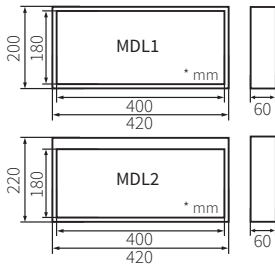

Ecosign, Midilite, Maxilite

Ecosign, Midilite, Maxilite

Emergency Exit Signs / Surface Mounted, Single/Double Sided

Specifications

| | |
|--------------------|---|
| Application | Escape Sign |
| Mounting | Wall, ceiling & suspended |
| Type | Manual, Auto Test, DALI |
| Mode | Maintained |
| Emergency Duration | 1, 3 hours |
| Viewing Distance | Ecosign: 30m. Midilite: 36m. Maxilite: 80m. |
| | Single & double sided |
| Light Source | Led Strip, 6500K, CRI>80, Ecosign & Midilite: 216 Lumen |
| | Maxilite: 432 Lumen |
| Battery | Ni-Cd, Ni-MH |
| Wiring | Up to 2x2,5 mm ² quick fit terminal block |
| Power Supply | 230 Volt, 50/60Hz |
| Protection | IP40, IP65 is available |
| Temperature Range | 0-40°C |
| Electrical Class | Class I |
| Material | Powder paint coated steel sheet housing |

Ecosign

Midilite

Maxilite

Dimensions (mm)

Ecosign

Midilite

Maxilite

Ordering Details