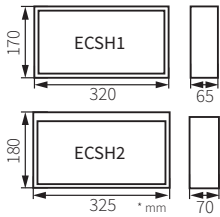

Ecosign, Midilite, Maxilite

Ecosign, Midilite, Maxilite

Emergency Exit Signs / Surface Mounted, Single/Double Sided

Specifications

| | |
|--------------------|---|
| Application | Escape Sign |
| Mounting | Wall, ceiling & suspended |
| Type | Manual, Auto Test, DALI |
| Mode | Maintained |
| Emergency Duration | 1, 3 hours |
| Viewing Distance | Ecosign: 30m. Midilite: 36m. Maxilite: 80m. |
| | Single & double sided |
| Light Source | Led Strip, 6500K, CRI>80, Ecosign & Midilite: 216 Lumen |
| | Maxilite: 432 Lumen |
| Battery | Ni-Cd, Ni-MH |
| Wiring | Up to 2x2,5 mm ² quick fit terminal block |
| Power Supply | 230 Volt, 50/60Hz |
| Protection | IP40, IP65 is available |
| Temperature Range | 0-40°C |
| Electrical Class | Class I |
| Material | Powder paint coated steel sheet housing |

Ecosign

Midilite

Maxilite

Dimensions (mm)

Ecosign

Midilite

Maxilite

Ordering Details