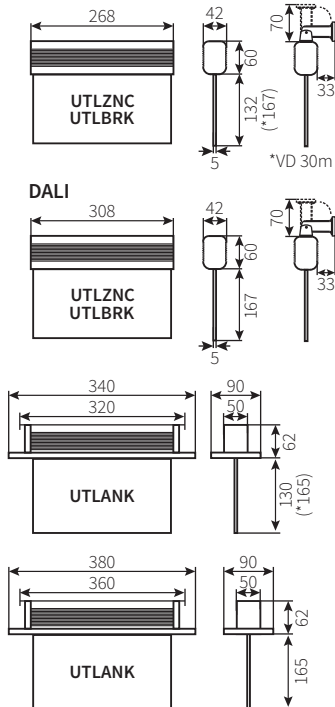

Dimensions (mm)

UTLZNC

UTLBRK

UTLANK

Ordering Details

Product Code	Type	Battery	Mounting	LED Module & Viewing Distance
UTLZNC-M310	ECO	Ni-Cd	3.6V-0.8Ah	Chain
UTLBRK-M310				Bracket
UTLANK-M310				Recessed
UTLZNC-M310-ST	AUTO TEST	Ni-Cd	3.6V-0.8Ah	Chain
UTLBRK-M310-ST				Bracket
UTLANK-M310-ST				Recessed
UTLZNC-M320-DALI	DALI	Ni-Cd	3.6V-0.8Ah	Chain
UTLBRK-M320-DALI				Bracket
UTLANK-M320-DALI				Recessed
UTLZNC-M320-D (Tridonic)	DALI	Ni-Cd	3.6V-0.8Ah	Chain
UTLBRK-M320-D (Tridonic)				Bracket
UTLANK-M320-D (Tridonic)				Recessed
UTLHZNC-M310	ECO	Ni-Cd	3.6V-0.8Ah	Chain
UTLHBRK-M310				Bracket
UTLHANK-M310				Recessed
UTLHZNC-M310-ST	AUTO TEST	Ni-Cd	3.6V-0.8Ah	Chain
UTLHBRK-M310-ST				Bracket
UTLHANK-M310-ST				Recessed
UTLHZNC-M320-DALI	DALI	Ni-Cd	3.6V-0.8Ah	Chain
UTLHBRK-M320-DALI				Bracket
UTLHANK-M320-DALI				Recessed
UTLHZNC-M320-D (Tridonic)	DALI	Ni-Cd	3.6V-0.8Ah	Chain
UTLHBRK-M320-D (Tridonic)				Bracket
UTLHANK-M320-D (Tridonic)				Recessed
UTL-SSWR-2M	Suspended type hanging set (2m)			
UTL24-SET	Sign set - 23m Viewing distance			
UTL-24-LFT	Sign pad - 23m, left side			
UTL-24-RGT	Sign pad - 23m, right side			
UTL-24-UP	Sign pad - 23m, up side			
UTL-24-DWN	Sign pad - 23m, down side			
UTL-24-PAD	Sign pad - 23m, white pad			
UTL30-SET	Sign set - 30m Viewing distance			
UTL-30-LFT	Sign pad - 30m, left side			
UTL-30-RGT	Sign pad - 30m, right side			
UTL-30-UP	Sign pad - 30m, up side			
UTL-30-DWN	Sign pad - 30m, down side			
UTL-30-PAD	Sign pad - 30m, white pad			